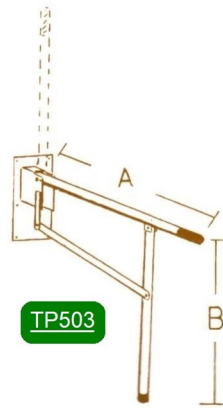

TP406 - TP467
TP490 - TP499

TP521 - TP525

TP512 - TP520

TP507

TP501

TP503

TP469 S

TP469

TP502

TP504

TP488

TP506 WS

TP506 WS

TP553

TP550

TP506 PS

TP506 PS
DD LEG