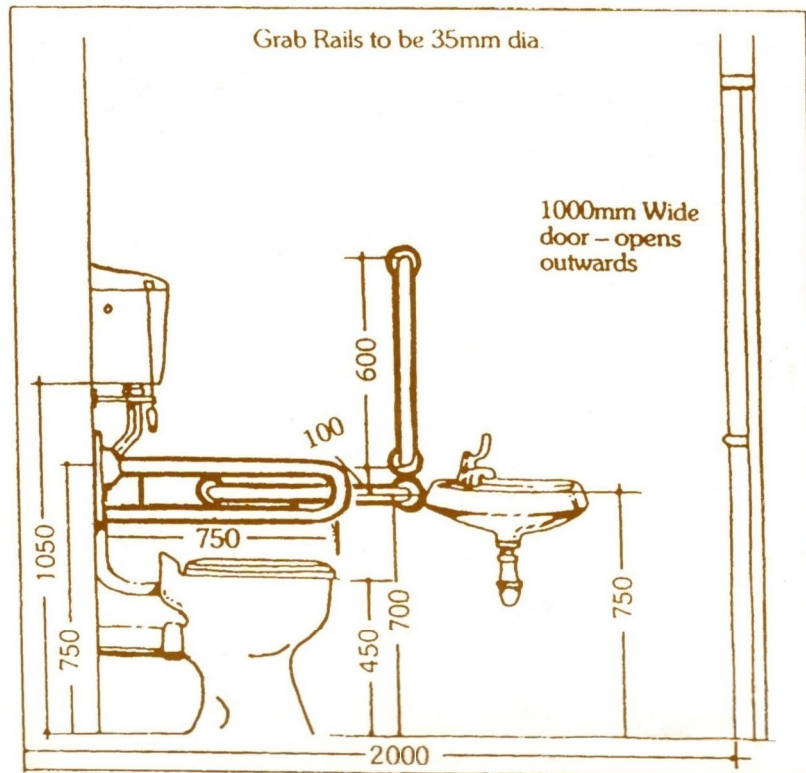

GRAB RAILS

BS5810

Disabled Grab Rails; All items can be re-designed to your requirements, in line with government regulations. Contact us for further details.

Tel: 0121 285 6858

E-Mail: Sales@TomorrowsProjects.co.uk